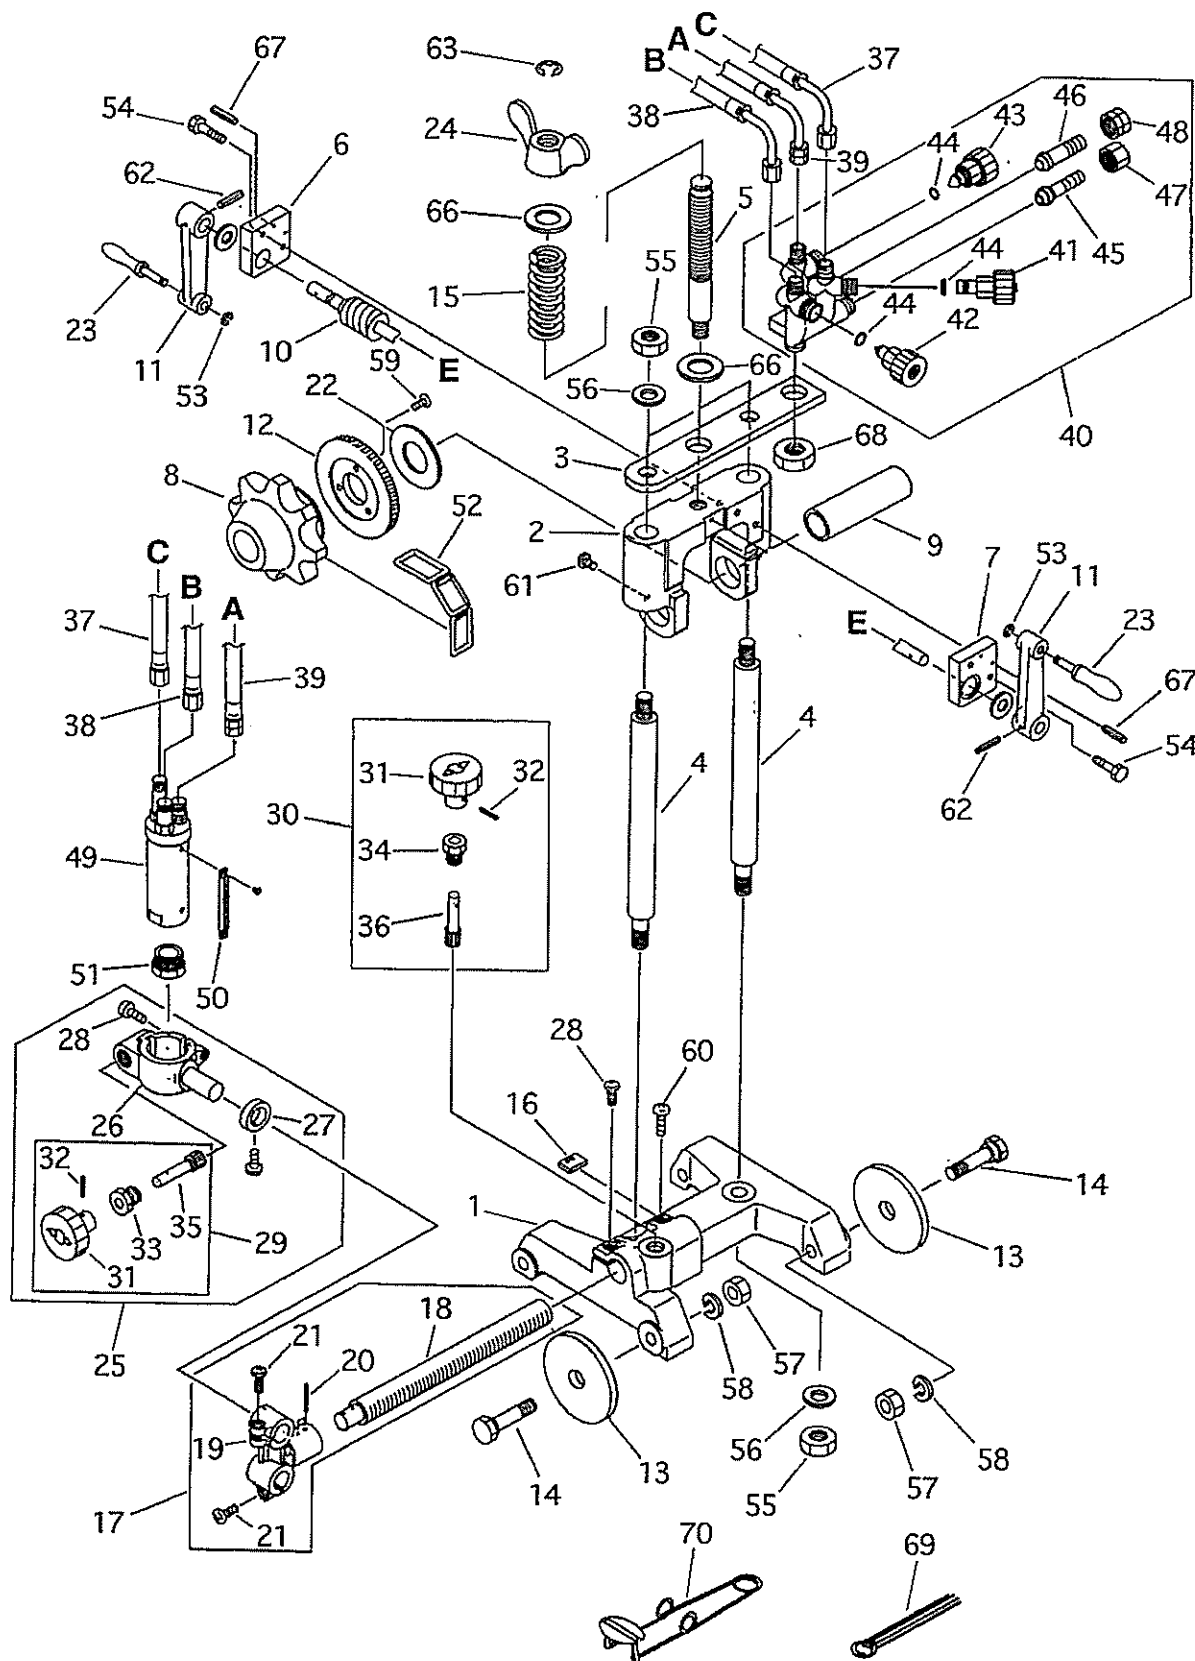

9 Parts list

9.1 Main units

Main units

ITEM No.	PART NAME	QTY	STOCK No.	REMARKS
1	Body	1	60031103	
2	Slide bracket	1	60031119	
3	Upper plate	1	60031124	
4	Slide shaft	2	60031122	
5	Lift shaft	1	60031123	
6	Worm metal(right)	1	60031138	With DU bush
7	Worm metal(left)	1	60031139	With DU bush
8	Sprocket	1	60031117	
9	Sprocket shaft	1	60031120	
10	Worm shaft assembly	1	60031130	With worm
11	Grip arm	2	60031128	
12	Worm wheel	1	60031118	
13	Wheel	4	60031104	
14	Wheel shaft	4	60031105	
15	Spring	1	60031125	
16	Key	1	60031116	
17	Torch holder base assembly	1	60031137	
18	Bar	1	60031112	
19	Torch holder base	1	60031113	
20	Spring pin	2	6B023025	PR-3×25
21	Screw	2	6C520616	SP-6×16
22	Collar(A)	1	60031121	
23	Grip	2	60031127	
24	Wing nut	1	60031126	
25	Torch holder assembly	1	60031136	
26	Torch holder	1	60031114	
27	Graduation collar	1	60030906	With screw
28	Screw	2	6C520616	SP-6×16
29	Up/down handle assembly	1	60031115	
30	Cross feed handle assembly	1	60030556	
31	Handle	2	60030223	φ 40
32	Spring pin	2	6B022516	PR-2.5×16
33	Pinion metal	1	60030909	
34	Pinion metal	1	60030557	
35	Pinion	1	60030732	
36	Pinion	1	60030558	