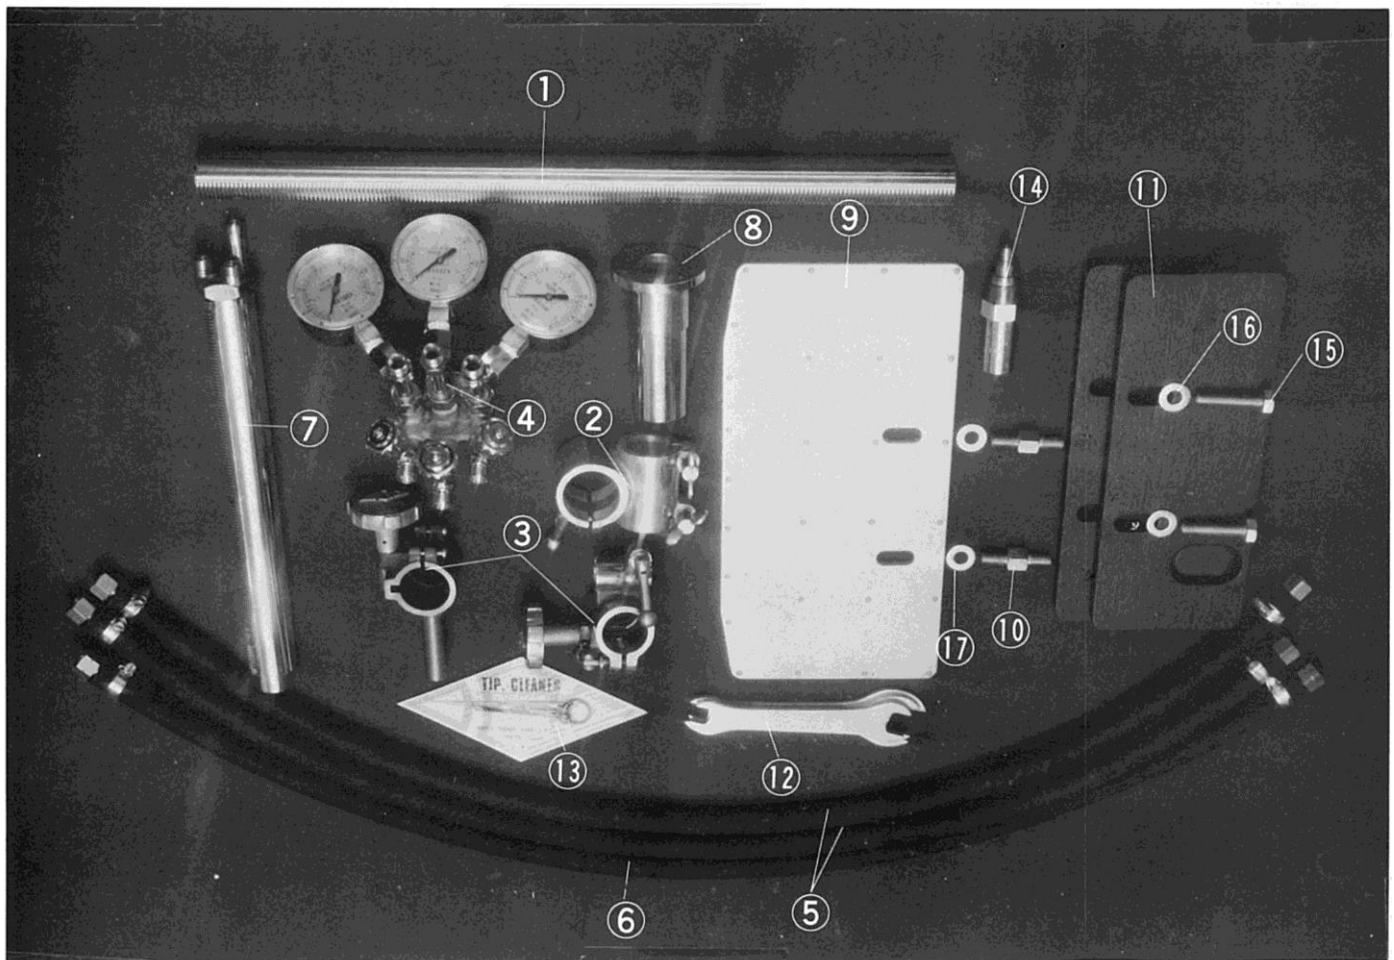

# IK-12max3 TORCH EPOCH-300

ITEM No.	PART NAME	Qty	STOCK No.	REMARKS
1	Pipe arm	1	60030321	500mm
2	Arm holder	1	60030301	
3	Torch holder assembly	1	60030367	
4	Distributor	1	60013351	Except U.S.A.
		(1)	60013352	U.S.A. only
		(1)	60013357	K.E. only
5	Hose for oxygen	2	60030368	Except U.S.A.
		(2)	60030369	U.S.A. only
6	Hose for gas	1	60030370	Except U.S.A.
		(1)	6003 0371	U.S.A. only
7	Torch	1	60010751	Except U.S.A.
		(1)	60010752	U.S.A. only

ITEM No.	PART NAME	Qty	STOCK No.	REMARKS
8	Stand	1	60030378	
9	Heat shield	1	60030379	
10	Stud bolt	2	60030380	
11	Weight	2	60030346	
12	Spanner set	1	60030309	
13	Tip cleaner	1	60030311	
14	Tip	2	DB19401A	
15	Hexagon bolt	2	6C021045	BH-10x45 ★
16	Washer	2	6D500100	WF-10
17	Nut	2	6D010100	NH-10
	Washer	2	6D500100	WF-10

# IK-12max3 TORCH EPOCH-300

TEM No.	PART NAME	Qty	STOCK No.	REMARKS
18	Crank handle	1	60030313	
19	Arm holder	1	60030314	
20	Wing bolt	2	60030315	
21	Distributor body	1	60013303	Except U.S.A.
		(1)	60013304	U.S.A. only
22	Distributor bracket	1	60013305	
23	Valve for jet oxygen	1	60015301	Except K.E
		(1)	60015302	K.E. only
24	Valve for preheat oxygen	1	60015305	Except K.E
		(1)	60015308	K.E. only
25	Valve for gas	1	60015307	
26	O-ring	1	60005026	
27	Connection nipple (1)	1	60013401	Except U.S.A.
		(1)	60013402	U.S.A. only
28	Connection nipple (2)	1	60013403	Except U.S.A.
		(1)	60013404	U.S.A. only
29	Connection nipple (3)	1	60013405	Except U.S.A.
		(1)	60013406	U.S.A. only